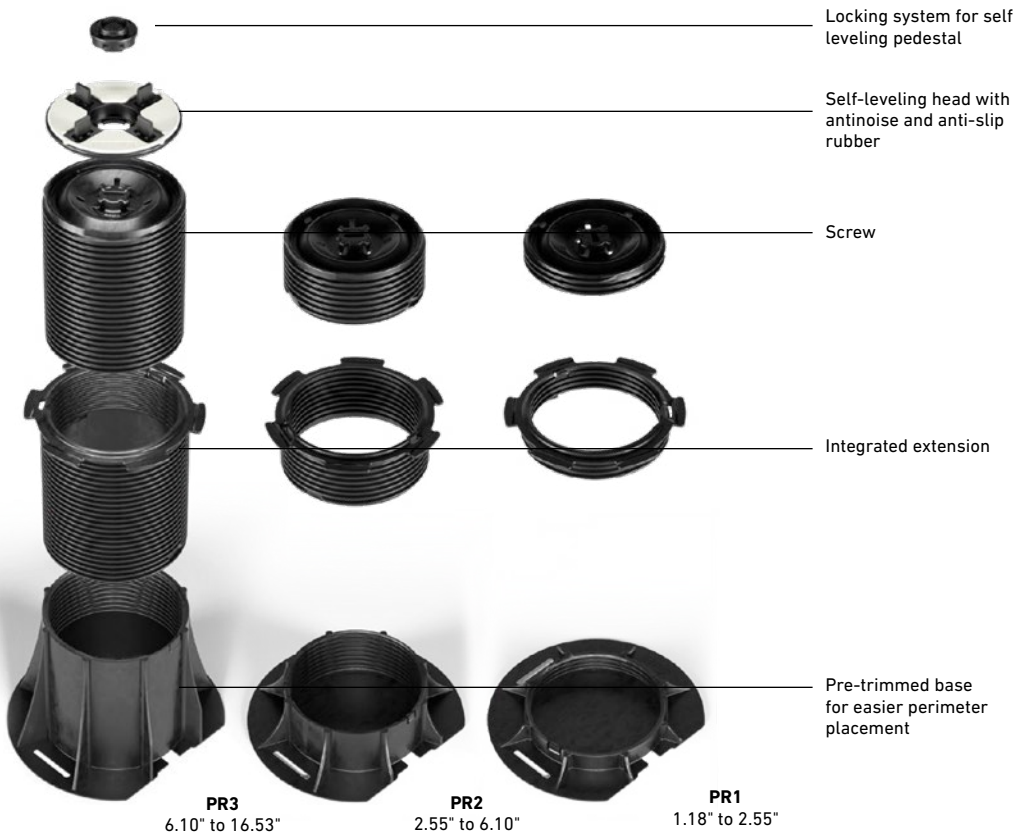

## ADJUSTABLE PEDESTAL SYSTEMS

FULLY INTEGRATED SYSTEM FOR ROOFTOP PAVER INSTALLATIONS

### FEATURES & BENEFITS

- Compatible with concrete, wood and porcelain pavers to improve rooftop performance or convert to usable space
- Ideal for uneven surfaces or slopes from 0 to 5%
- Integrated safety indicators to prevent over extension
- Three sizes for adjustable height from 1.18" to 16.53"
- Allows easy access to rooftop utilities
- Higher heights can be achieved with extension couplers