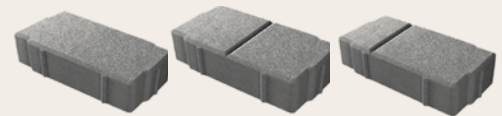

Shape

4 15/16" x 9 7/8" x 3 1/8"
(125mm x 250mm x 80mm)