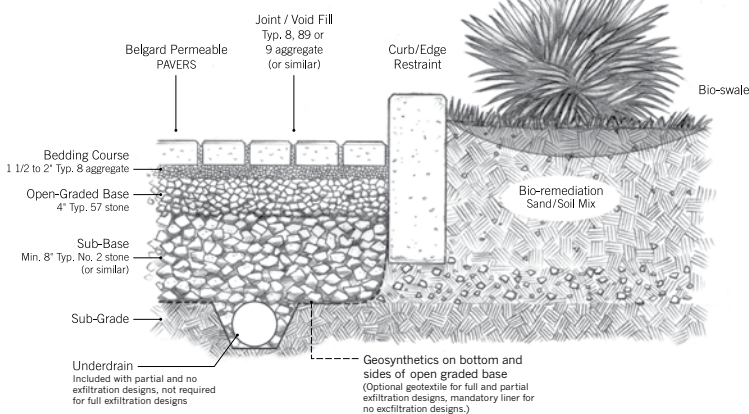

Laying Patterns

SAMPLE PICP SYSTEM CROSS SECTION

Belgard Hardscapes
375 Northridge Rd. Ste. 250
Atlanta, GA 30350
877-235-4273

For more info visit: www.belgardcommercial.com

GET SOCIAL

/Belgard

/BelgardHardscapes

/BelgardHardscapes