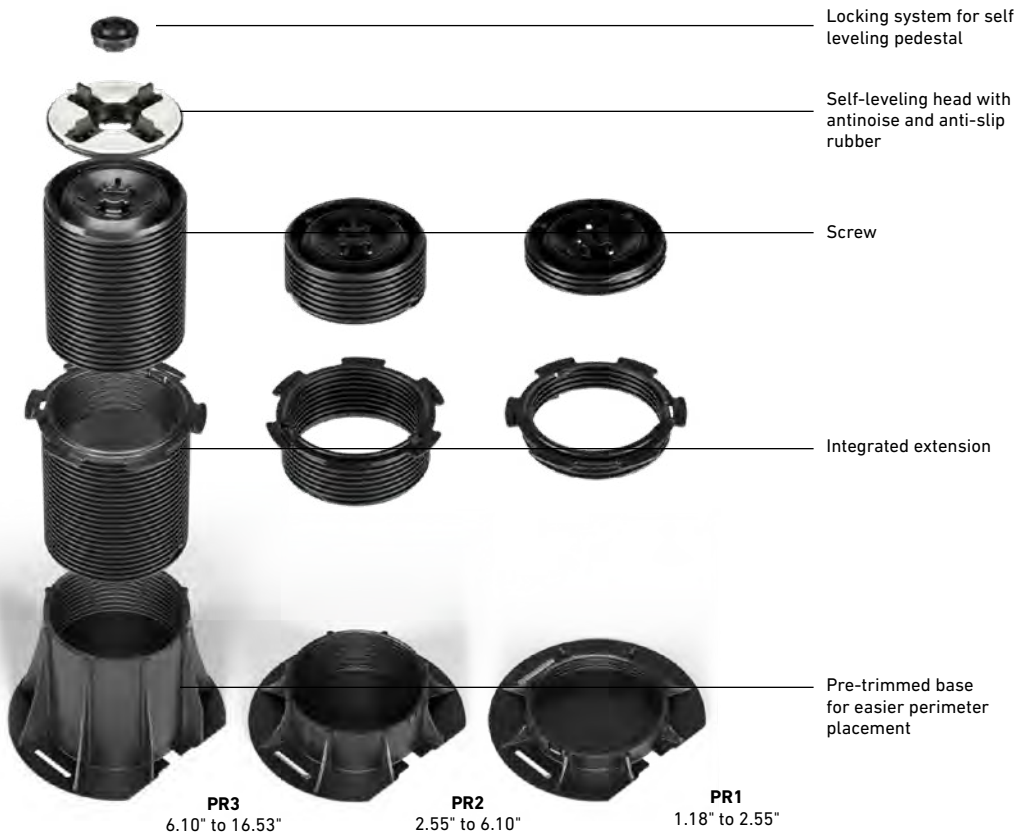

PEDESTAL PRIME

ADJUSTABLE PEDESTAL SYSTEMS

FULLY INTEGRATED SYSTEM FOR ROOFTOP PAVER INSTALLATIONS

FEATURES & BENEFITS

- Compatible with concrete, wood and porcelain pavers to improve rooftop performance or convert to usable space
- Ideal for uneven surfaces or slopes from 0 to 5%
- Integrated safety indicators to prevent over extension
- Three sizes for adjustable height from 1.18" to 16.53"
- Allows easy access to rooftop utilities
- Higher heights can be achieved with extension couplers