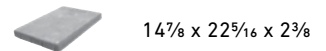

### 🧩 LAYING PATTERNS

3-PIECE RUNNING BOND PATTERN

3-PIECE BASKET WEAVE PATTERN

3-PIECE PATTERN

Visit [Beldgard.com/Patterns](http://Belgard.com/Patterns) for more options.

### 🧩 SHAPES & SIZES

**3-PIECE MODULAR** 116.57 SF PER PALLET

7 3/8 x 14 7/8 x 2 3/8

14 7/8 x 14 7/8 x 2 3/8

14 7/8 x 22 5/16 x 2 3/8

CHAMFER WIDTH: 4.5MM