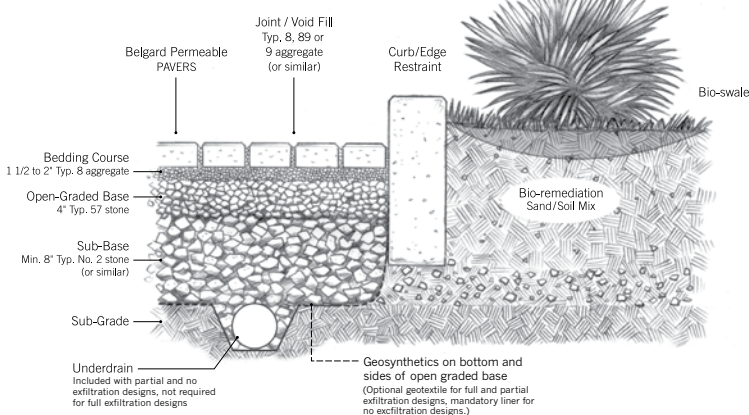

Mechanical Installation Laying Pattern

SAMPLE PICP SYSTEM CROSS SECTION