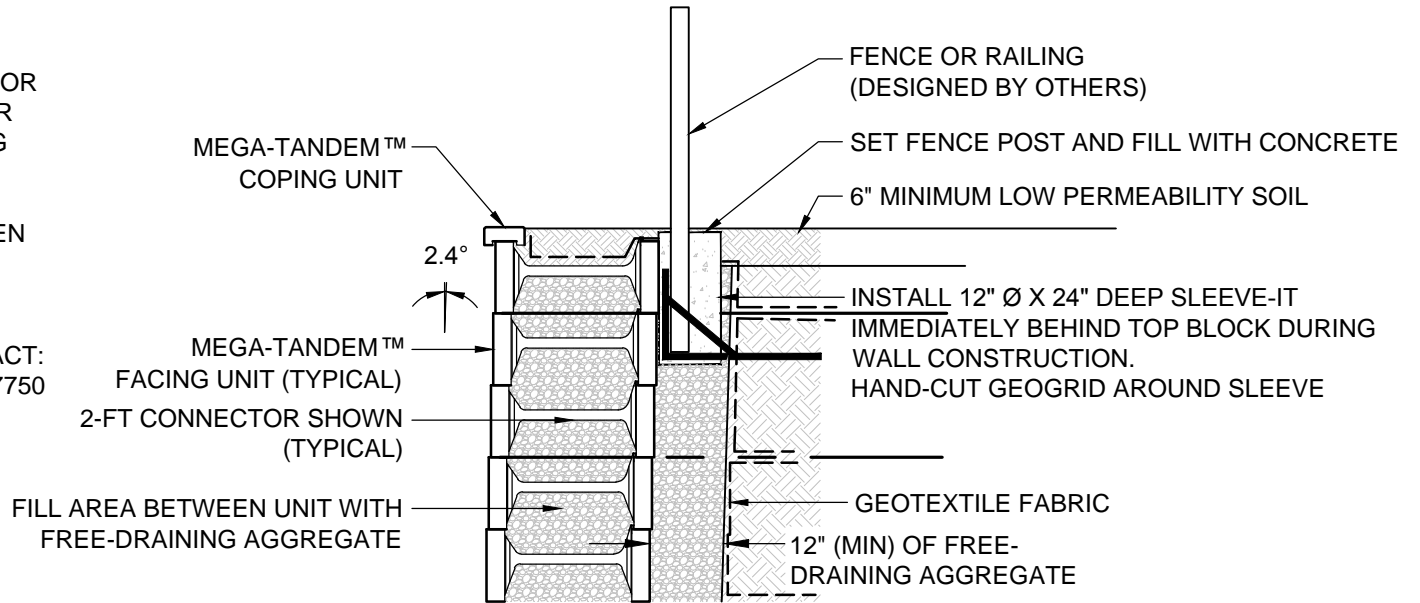

NOTES:

1. FENCING SYSTEMS APPROVED FOR USE WITH THE SLEEVE-IT™ 1224R ARE LIMITED TO THE FOLLOWING HEIGHTS:
 - CHAIN LINK - UP TO 8 FEET
 - GAPPED BOARDS (70% OPEN AREA MIN.) UP TO 6 FEET (WOOD, METAL, PVC)
2. MAXIMUM POST SIZE: 4" X 4"
3. FOR MORE INFORMATION CONTACT: STRATA SYSTEMS, INC. 800-680-7750 OR STRATA@GEOGRID.COM

belgard.com
877-235-4273
details@belgard.com

This drawing is for illustrative purposes only and should not be used for construction without the signature of a registered professional engineer.

MEGA-TANDEM™
FENCE WITH SLEEVE-IT

Scale:	None	Drawn by:	LM
Date:	2/24/2016	Drawing number:	MT10