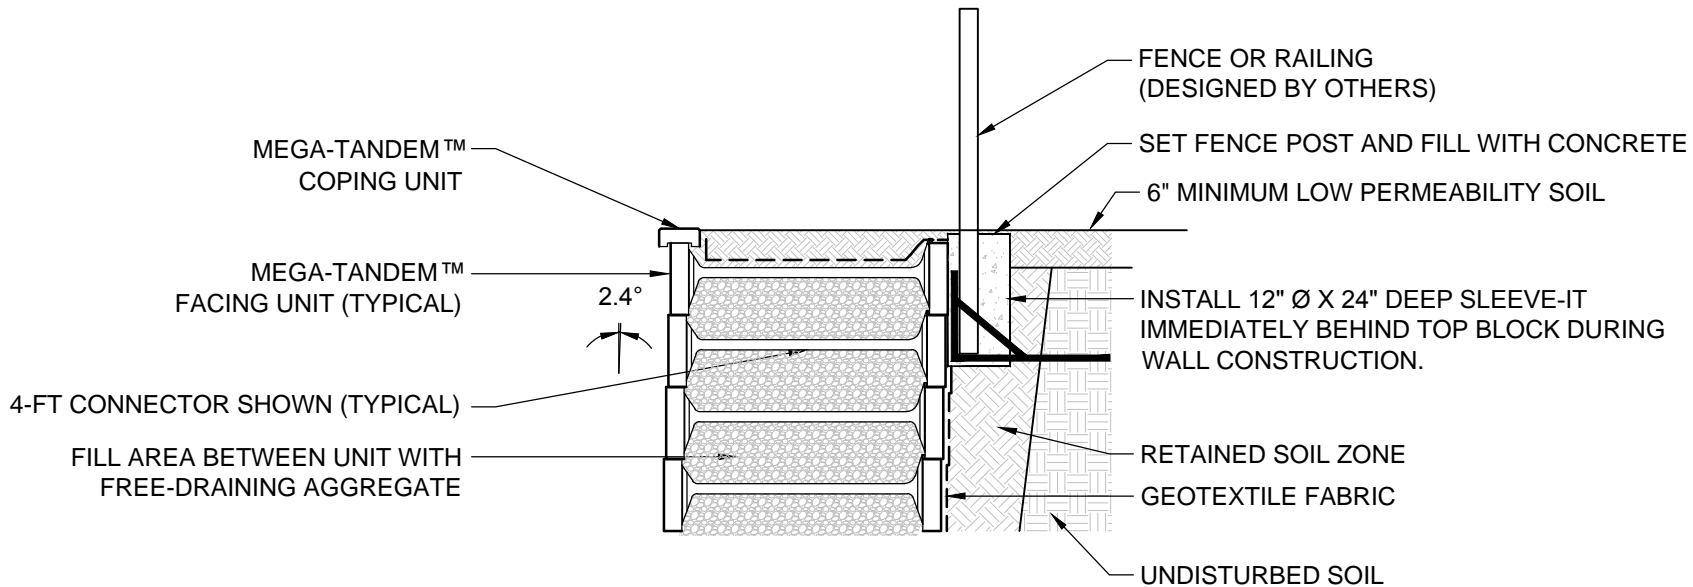

NOTES:

1. FENCING SYSTEMS APPROVED FOR USE WITH THE SLEEVE-IT™ 1224R ARE LIMITED TO THE FOLLOWING HEIGHTS:
 - CHAIN LINK - UP TO 8 FEET
 - GAPPED BOARDS (70% OPEN AREA MIN.) UP TO 6 FEET (WOOD, METAL, PVC)
2. MAXIMUM POST SIZE: 4" X 4"
3. FOR MORE INFORMATION CONTACT: STRATA SYSTEMS, INC. 800-680-7750 OR STRATA@GEOGRID.COM

belgard.com
877-235-4273
details@belgard.com

This drawing is for illustrative purposes only and should not be used for construction without the signature of a registered professional engineer.

MEGA-TANDEM™
FENCE WITH SLEEVE-IT

Scale:	None	Drawn by:	LM
Date:	2/24/2016	Drawing number:	MT10