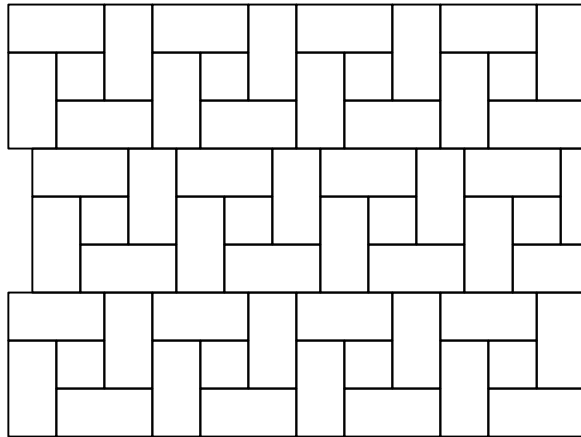

Pattern R

89% 1:2 Rectangles (6 x 12)
11% 1:1 Squares (6 x 6)

BELGARD

belgard.com

877-235-4273

details@belgard.com

This drawing is for illustrative purposes only and should not be used for construction without the signature of a registered professional engineer.

Belgard Standard Paving Detail

Aqualine 2-Piece Spanish Bond Pattern

Scale:

None

Date:

7/26/2016

Drawn by:

SB

Drawing number:

AQ-R