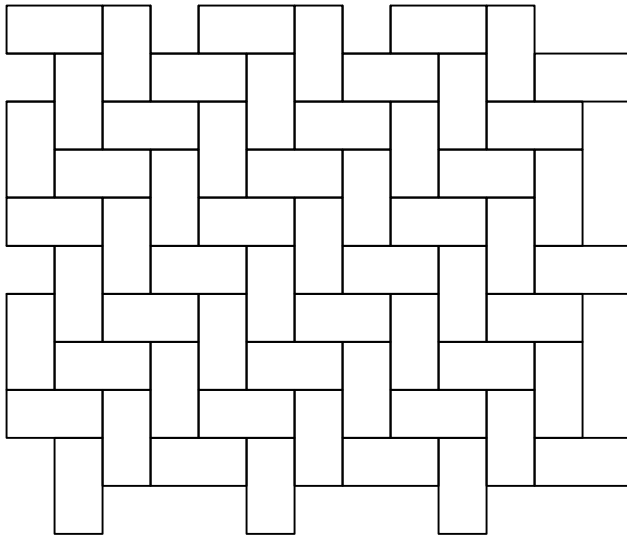

Pattern G

100% 1:2 Rectangles
4.5 x 9
6 x 12

Pattern J

100% 1:4 Rectangles
3 x 12

BELGARD

belgard.com

877-235-4273

details@belgard.com

This drawing is for illustrative purposes only and should not be used for construction without the signature of a registered professional engineer.

Belgard Standard Paving Detail

Aqualine 1-Piece Herringbone Patterns

Scale:

None

Date:

7/26/2016

Drawn by:

SB

Drawing number:

AQ-G-J