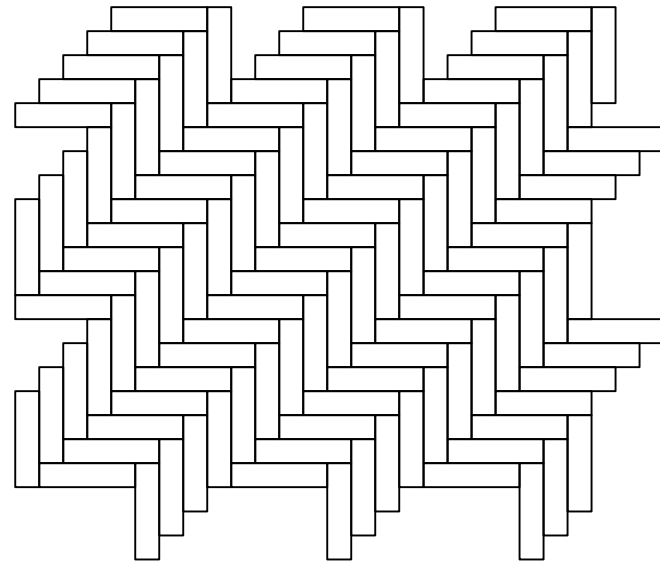

Pattern G

100% 1:2 Rectangles
4.5 x 9
6 x 12

Pattern J

100% 1:4 Rectangles
3 x 12

BELGARD

belgard.com

877-235-4273

details@belgard.com

This drawing is for illustrative purposes only and should not be used for construction without the signature of a registered professional engineer.

Belgard Standard Paving Detail

Aqualine 1-Piece Herringbone Patterns

Scale:

None

Date:

7/26/2016

Drawn by:

SB

Drawing number:

AQ-G-J