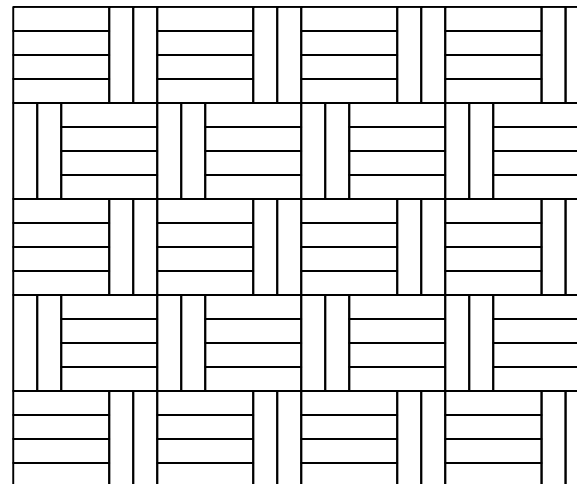

Pattern AA

100% 1:2 Rectangles  
4.5 x 9  
6 x 12

Standard Basket Weave

Pattern BB

100% 1:4 Rectangles  
3 x 12

Pattern O

100% 1:2 Rectangles  
4.5 x 9  
6 x 12

Modified Basket Weave

Pattern P

100% 1:4 Rectangles  
3 x 12

BELGARD

belgard.com

877-235-4273

details@belgard.com

This drawing is for illustrative purposes only and should not be used for construction without the signature of a registered professional engineer.

## Aqualine 1-Piece Basket Weave Patterns

Scale:  
None  
Date:  
7/26/2016

Drawn by:  
SB  
Drawing number:  
AQ-AA-BB-O-P