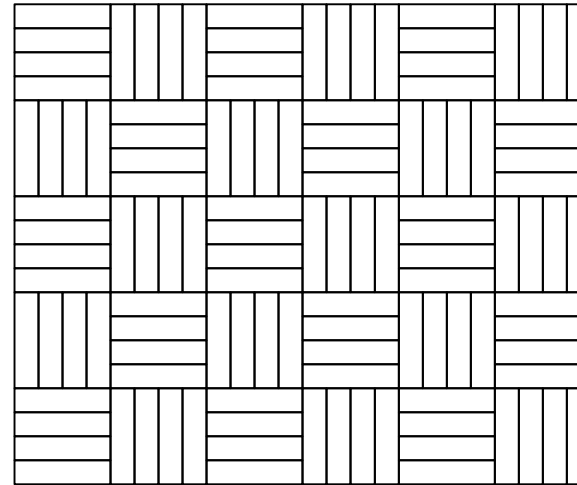

Pattern AA

100% 1:2 Rectangles  
4.5 x 9  
6 x 12

Standard Basket Weave

Pattern BB

100% 1:4 Rectangles  
3 x 12

Pattern O

100% 1:2 Rectangles  
4.5 x 9  
6 x 12

Modified Basket Weave

Pattern P

100% 1:4 Rectangles  
3 x 12

BELGARD

belgard.com

877-235-4273

details@belgard.com

This drawing is for illustrative purposes only and should not be used for construction without the signature of a registered professional engineer.

## Aqualine 1-Piece Basket Weave Patterns

Scale:  
None  
Date:  
7/26/2016

Drawn by:  
SB  
Drawing number:  
AQ-AA-BB-O-P