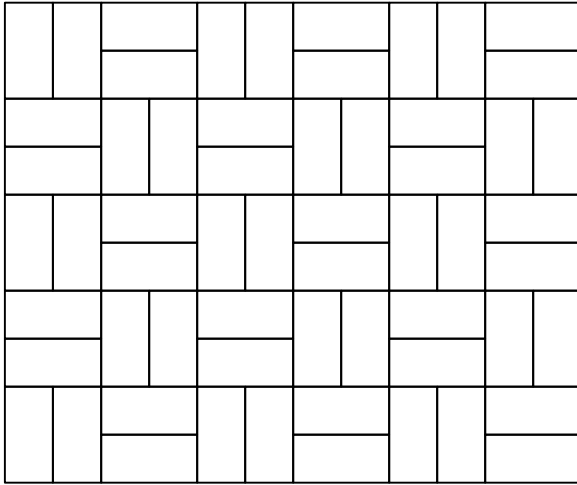

Pattern AA

100% 1:2 Rectangles  
4.5 x 9  
6 x 12

Standard Basket Weave

Pattern BB

100% 1:4 Rectangles  
3 x 12

Pattern O

100% 1:2 Rectangles  
4.5 x 9  
6 x 12

Modified Basket Weave