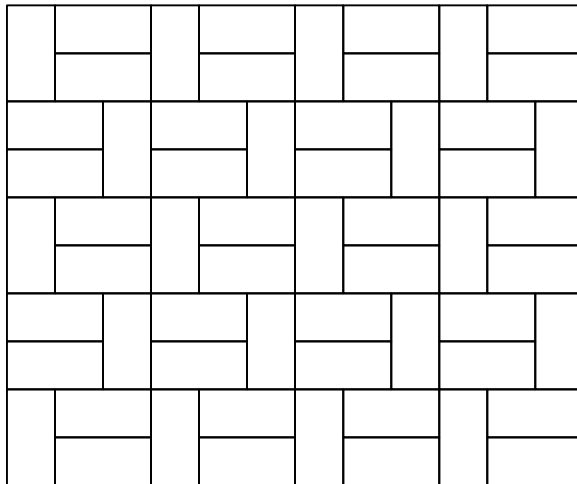

Pattern AA

100% 1:2 Rectangles  
4.5 x 9  
6 x 12

Standard Basket Weave

Pattern BB

100% 1:4 Rectangles  
3 x 12

Pattern O

100% 1:2 Rectangles  
4.5 x 9  
6 x 12

Modified Basket Weave