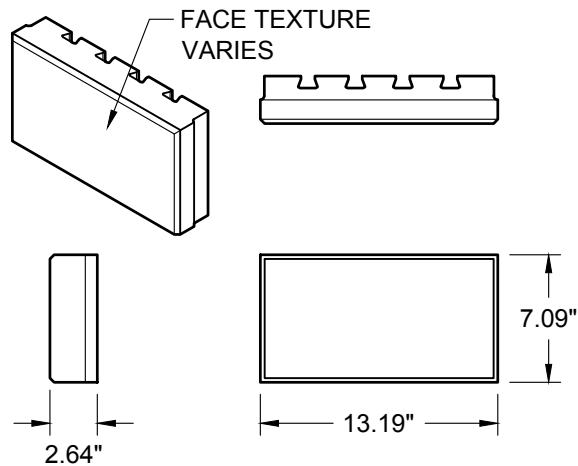

FACE UNIT - LARGE

FACE UNIT - MEDIUM

FACE UNIT - SMALL

CONNECTOR

BELGARD

belgard.com

877-235-4273

details@belgard.com

This drawing is for illustrative purposes only and should not be used for construction without the signature of a registered professional engineer.

Tandem® Retaining Wall System

Individual Block Details

Scale:

None

Date:

4/1/2016

Drawn by:

SB

Drawing number:

TDRE01